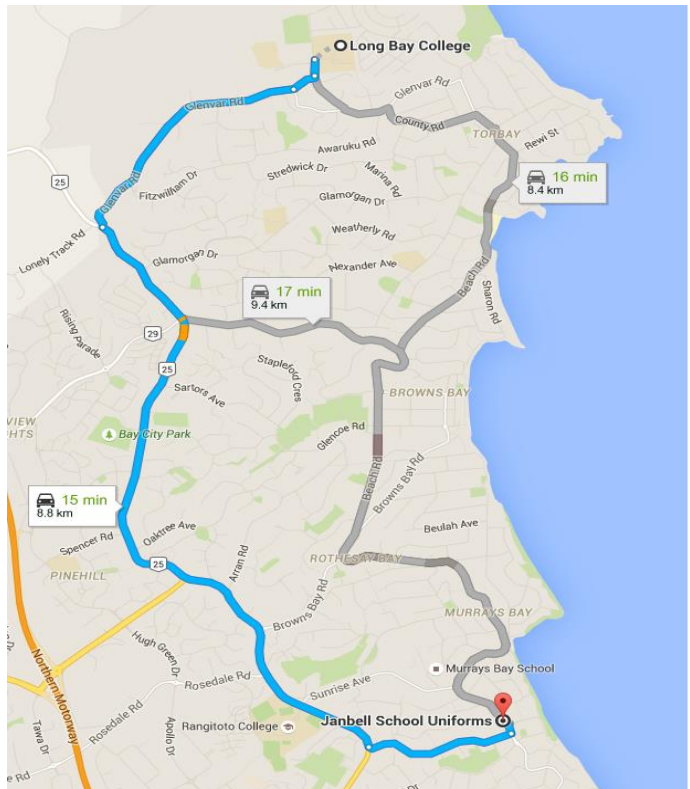

STORE HOURS

8.30-5.30 Monday to Friday
9.00-3.00 Saturday
Closed Sunday & Public Holidays

www.facebook.com/janbellsnz